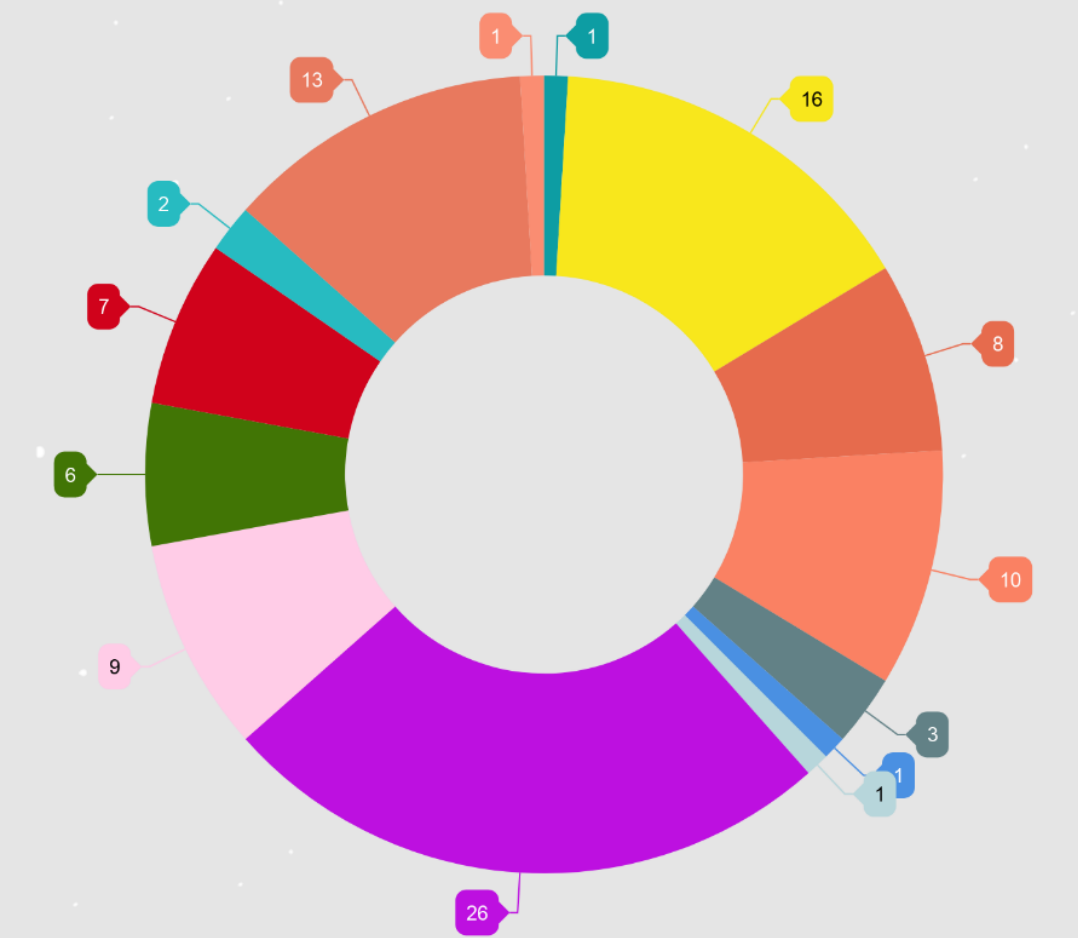

SANTA MARIA COLLEGE CLASS OF 2017 DESTINATIONS

PRIVATE PROVIDERS 1%	RMIT UNIVERSITY 20%
LATROBE UNIVERSITY 32%	MONASH UNIVERSITY 6%
AUSTRALIAN CATHOLIC UNIVERSITY 6%	TAFE 4%
DEAKIN UNIVERSITY 1%	LATROBE MELBOURNE 2%
SWINBURNE UNIVERSITY OF TECHNOLOGY 13%	UNIVERSITY OF MELBOURNE 11%
VICTORIA UNIVERSITY 4%	

SANTA MARIA COLLEGE

Class of 2017 Field of Study

■ Built Environment and Ar. (0.96%)
■ Business (15.38%)
■ Design (7.69%)
■ Education (9.62%)
■ Engineering (2.88%)
■ Film and Television (0.96%)
■ Games and Animation (0.96%)
■ Health (25%)
■ Law (incl. Justice) (8.65%)
■ Media and Communication (5.77%)
■ Nursing (6.73%)
■ Psychology (1.92%)
■ Science (12.50%)
■ Hospitality (0.96%)

SANTA MARIA COLLEGE
A YEAR 7 TO 12 CATHOLIC GIRLS' COLLEGE